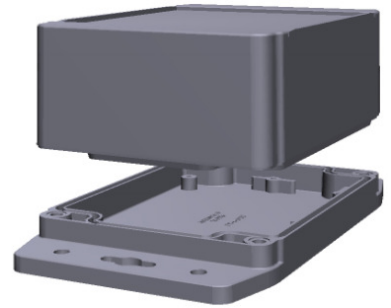

Long Lifetime GPS Tracker

DWTracker is an autonomous long lifetime GPS tracker (> 6 years) with a powerful lithium integrated battery. Equipped with GPS and GSM/GPRS modules is able to provide a worldwide location based on GSM cellular network when GPS satellites are blocked.

The website with integrated Map is suitable to track your assets.

Key Features

- **Secure your assets / cargo**
- GPS tracker
- **GSM location (worldwide GSM cells database)**
- GPRS and/or SMS communication
- **Long lifetime autonomy**
- **Movement detection** (reports starts and stops)
- Periodical communications remotely programmable
- Autonomy unit for outdoor environments (internal battery)
- **Website with integrated Map is suitable to track your assets**
  - **Central system able to run offline**
- **IP67 enclosure**
- Adaptable to the client needs
- **Low cost**