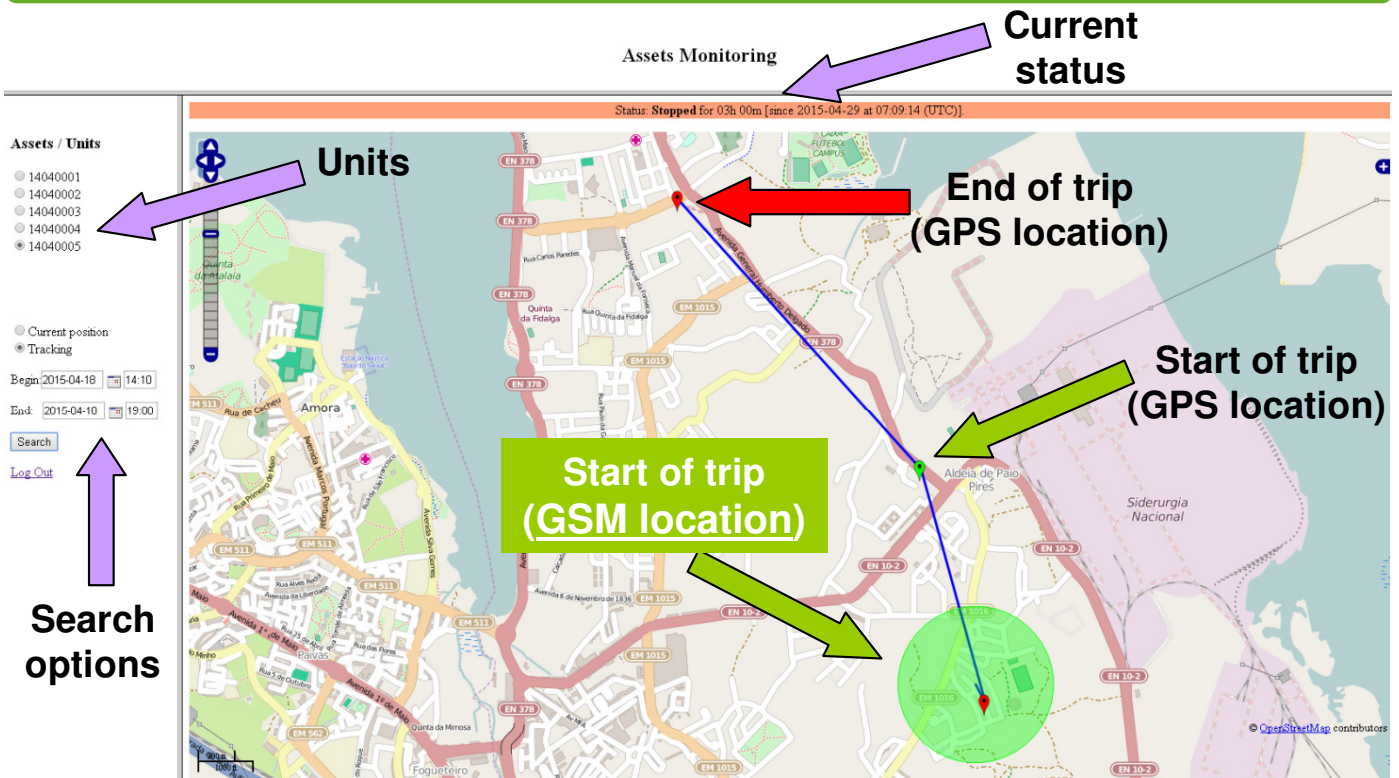

Long Lifetime GPS Tracker

DWTracker is an autonomous long lifetime GPS tracker (> 6 years) with a powerful lithium integrated battery. Equipped with GPS and GSM/GPRS modules is able to provide a worldwide location based on GSM cellular network when GPS satellites are blocked.

The website with integrated Map is suitable to track your assets.

Key Features

- **Secure your assets / cargo**
- GPS tracker
- **GSM location (worldwide GSM cells database)**
- GPRS and/or SMS communication
- **Long lifetime autonomy**
- **Movement detection** (reports starts and stops)
- Periodical communications remotely programmable
- Autonomy unit for outdoor environments (internal battery)
- **Website with integrated Map is suitable to track your assets**
 - **Central system able to run offline**
- **IP67 enclosure**
- Adaptable to the client needs
- **Low cost**

Applications

- **Asset tracking (fixed or mobile units)**
 - **Containers**
 - **Semi-trailers**
 - **Wagons**
 - **Industrials machinery**
 - Valuable assets
 - ATM machines

Assets Monitoring (integrated Map)